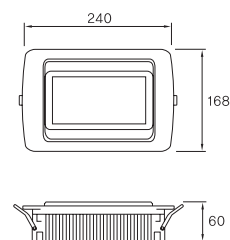

11. P3-050K□□FL

Professional in LED lighting

+ Application

- 2,500 Lux
- Indoor Accent Lighting
- Pivoting to 45°
- Save up to 52% of HID lamp

+ Features

- High Reliability
- Reduced Glare