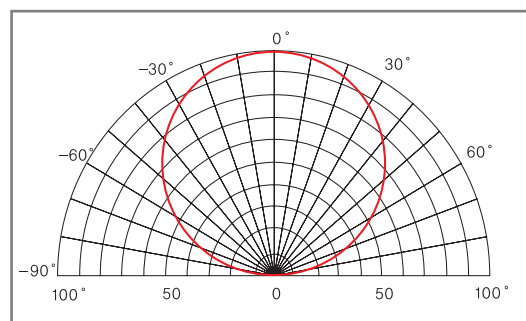

+ Features

- High Reliability
- Reduced Glare

+ Radiation Diagram

+ Specifications

	Cool White 5700	Neutral White 4500	Warm White 3000
Power Consumption (W)	50	50	50
Input Voltage (Vac)	90~240	90~240	90~240
Lumens Flux (lm)	4000	3850	3850
Efficacy (lm/W)	80	77	77
Power Factor (Pf)	0.95	0.95	0.95
Color Rendering Index (Ra)	76	75	75
Beam Angle (°)	120°	120°	120°
Socket Base	Fixed	Fixed	Fixed
Operating Temperature (°C)	-20~70	-20~70	-20~70
Weight (g)	960	960	960
Lifespan (Hrs)	50,000	50,000	50,000